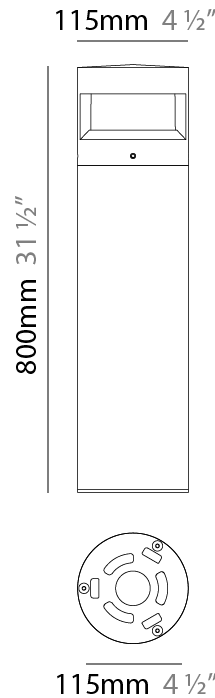

MICRO MENHIR POST

E9B171- -

base number
Color   Finish
Temperature   Options

1. To build a product code in our configurator select the specify button on the base model # product page
2. To build a manual product code on this datasheet choose from the options listed below in blue font and add the suffix to the base model #

GENERAL

Series: Menhir
Subseries: Micro Menhir
Brand: Platek
Division: Exterior
Mounting Type: Post
Mounting Location: Above Ground
Subcategory: Bollard

PHYSICAL

Shape: Cylinder
Diameter (mm): 115
Diameter (in): 4 ½
Height (mm): 800
Height (in): 31 ½
Light Distribution: Direct
Screws: A4 stainless steel
Diffuser: Transparent Methacrylate
Fixture Finish: [BLK](#) / [WHI](#) / [GRY](#) / [COR](#) / [ANT](#) / [BRZ](#)
Fixture Material: Aluminum

ELECTRICAL

Lamp Type: LED
Input Wattage (W): 16
Total Output Wattage (W): 15
Dimming: Electronic Low Voltage Dimming
Input Voltage (V): 120Vac Direct Line

LED

[Color Temperature (°K): 3000 / 4000](#)
Max. Delivered Lumen (lm): 340 / 355
Nominal Lumen (lm): 1350 / 1405
CRI: >80 CRI
Lamp Life (hrs): 60000

OPTICAL

Optic°: 1 Opening

RATINGS AND CERTIFICATIONS

Certified By: Certified for North American Standards
IP rating: IP65
IK Rating: IK10

PROJECT _____
TYPE _____
SPECIFIER _____
QUANTITY _____
DATE _____