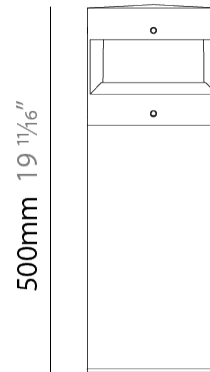

115mm 4 1/2"